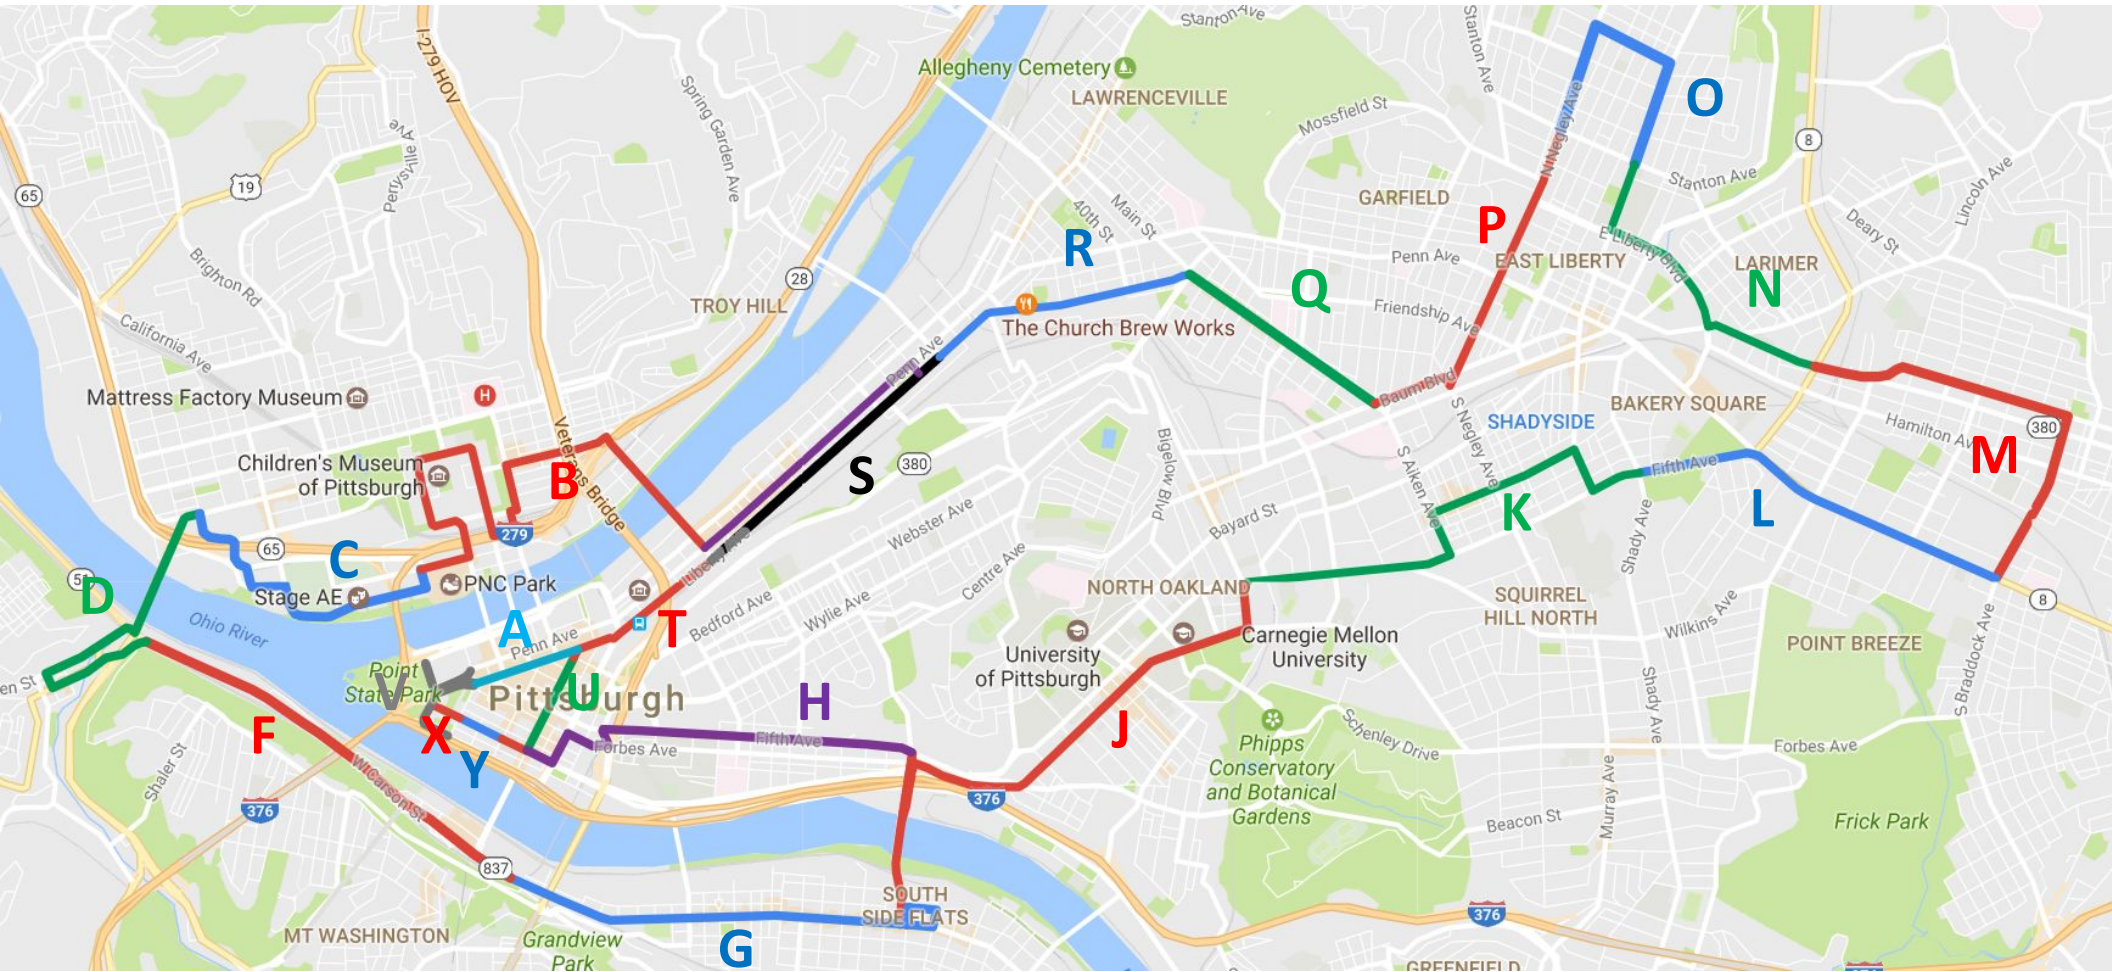

2024

2024 DICK'S Sporting Goods Pittsburgh Marathon

Sector/Opening Map- Sunday, May 5, 2024

Last updated 12/6/2023

Sector Neighborhoods with Closure and Opening Times –
**Note all times are approximate and subject to change*

Sector A, U,V,X,Y Sergeant

- A – Downtown: Liberty Ave. (1:30 AM – 9:30 AM)
- U – Downtown: Smithfield St. (5:30 AM – 2:50 PM)
- V – Downtown: Commonwealth Pl. (4:30 AM – 4:00 PM)
- X – Downtown: Stanwix St./Wood St. (Saturday – 4:30 PM)
- Y – Downtown: Blvd. of Allies (Friday at Noon – 5:30 PM)

Sector S-T Sergeant

- S – Strip District (5:30 AM – 2:15 PM)
- T – Downtown (5:30 AM – 2:30 PM)

Sector B-C Sergeant

- B – North Side (6:00 AM – 9:45 AM)
- C – North Shore (6:00 AM – 10:00 AM)

Sector D-G Sergeant

- D – West End (6:00 AM – 10:15 AM)
- F – South Shore (6:00 AM – 10:30 AM)
- G – South Side (6:00 AM – 11:15 AM)

Sector H-J Sergeant

- H – Uptown (6:15 AM – 11:45 AM)
- J – Oakland (6:15 AM – 11:45 AM)

Sector K-L Sergeant